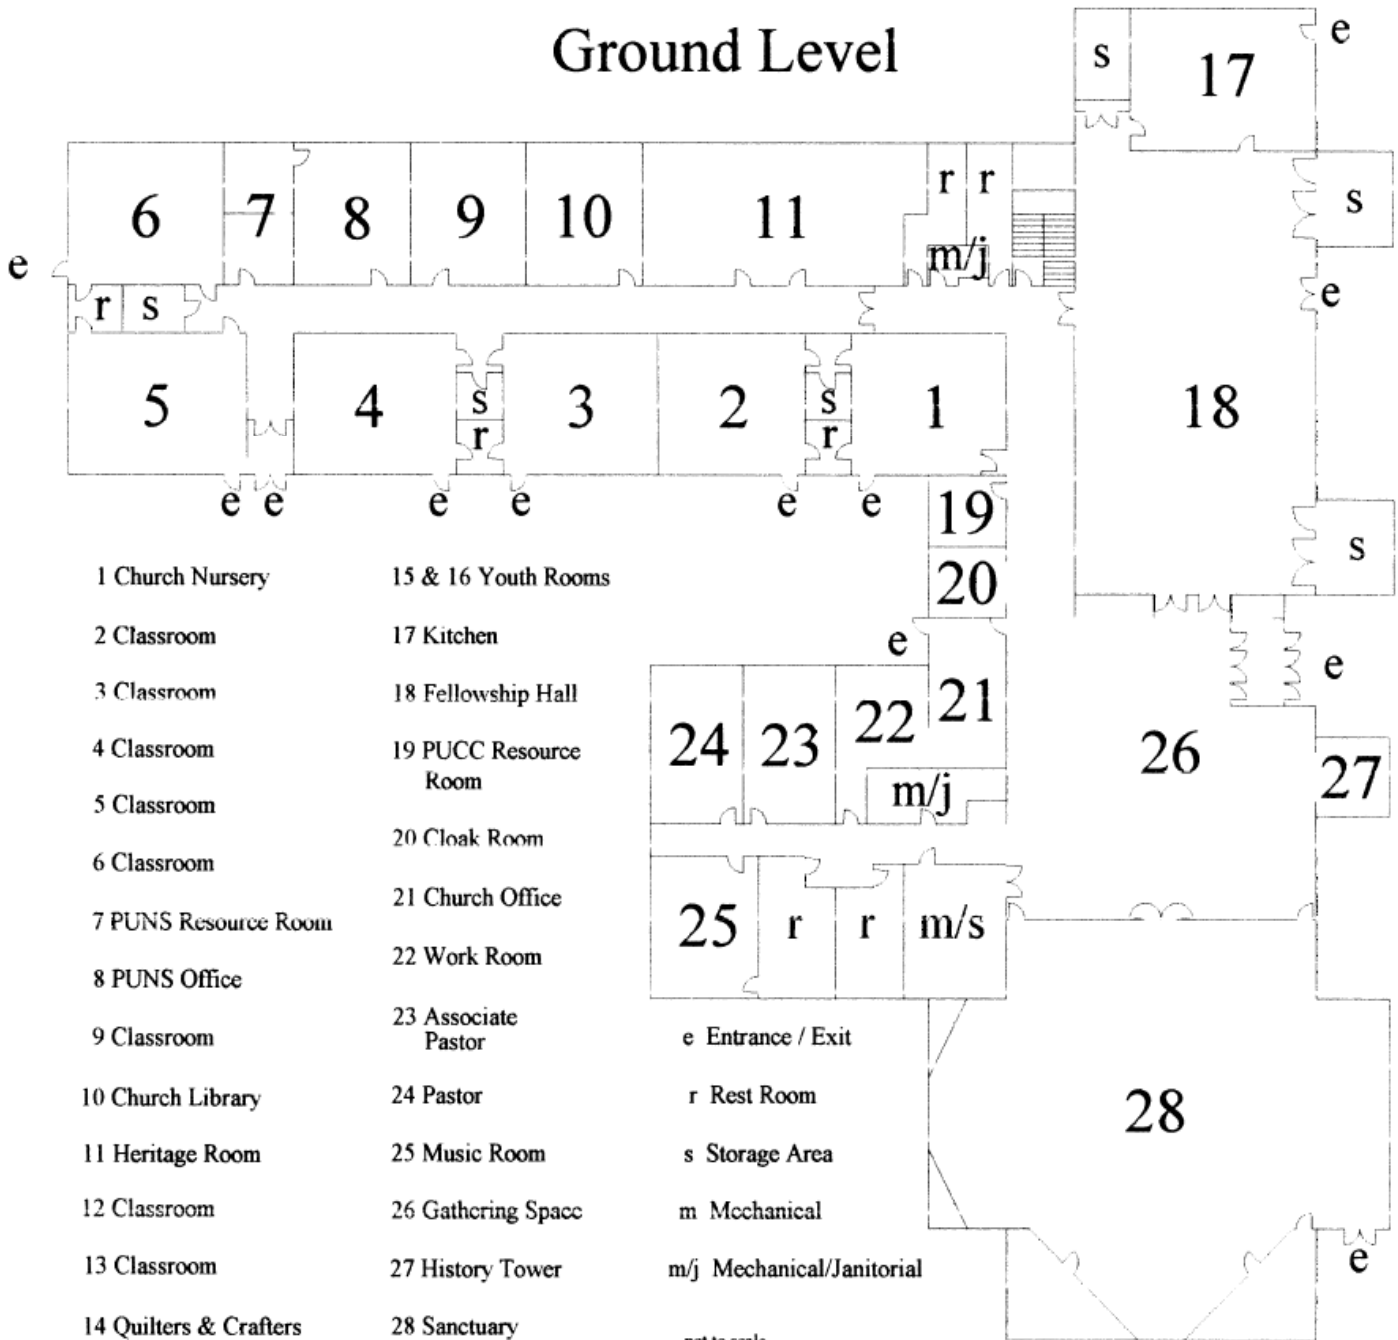

# Lower Level

# Ground Level

- |                        |                       |
|------------------------|-----------------------|
| 1 Church Nursery       | 15 & 16 Youth Rooms   |
| 2 Classroom            | 17 Kitchen            |
| 3 Classroom            | 18 Fellowship Hall    |
| 4 Classroom            | 19 PUCR Resource Room |
| 5 Classroom            | 20 Cloak Room         |
| 6 Classroom            | 21 Church Office      |
| 7 PUNS Resource Room   | 22 Work Room          |
| 8 PUNS Office          | 23 Associate Pastor   |
| 9 Classroom            | 24 Pastor             |
| 10 Church Library      | 25 Music Room         |
| 11 Heritage Room       | 26 Gathering Space    |
| 12 Classroom           | 27 History Tower      |
| 13 Classroom           | 28 Sanctuary          |
| 14 Quilters & Crafters |                       |

e Entrance / Exit  
 r Rest Room  
 s Storage Area  
 m Mechanical  
 m/j Mechanical/Janitorial  
 not to scale